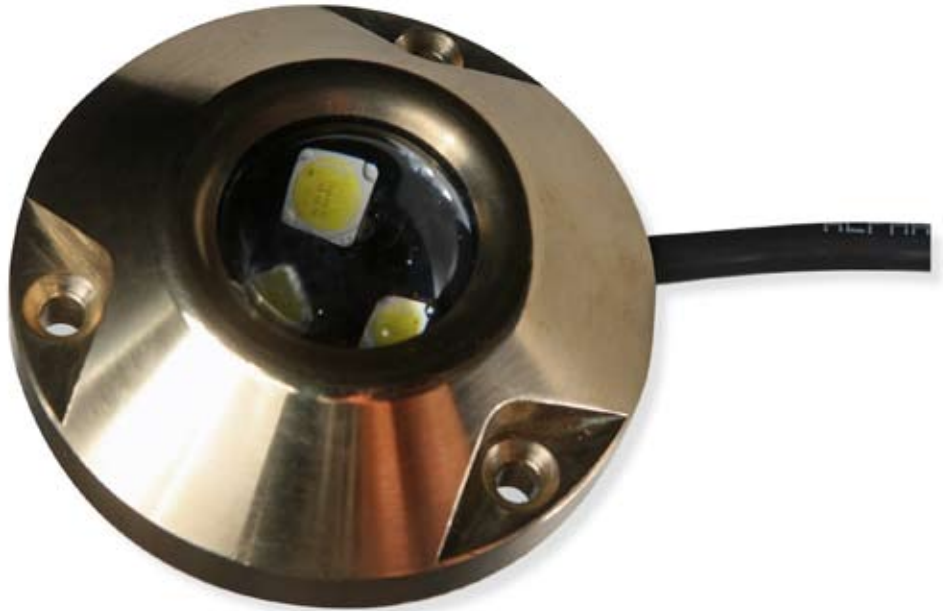

SV43-Surface Mounted

This light has an LED array in a bronze housing designed for smaller boats that want LED lighting. This light is excellent for any boat which has limited interior access but desires a surface mount installation.

Patent Pending

SV43 technical specifications

Application for:	GRP / fiberglass / wood hulls
Lamp:	LED array, available in white or blue
Life length:	approx. 10,000 hours
Kelvin color temp:	6500
Glass lens:	Convex crown glass
Thickness:	0.51" / 13mm
Power supply:	12 volt d.c. - 0.35 amps
Casing material:	Marine Bronze
Dimensions:	2.95" / 75mm x 1.14" / 29mm

Weight:	0.565 kgs / 1.2 lbs
Code:	SV43 – Surface Mounted
Total shipping weight:	0.68 kgs / 1.5 lbs
Installation:	recommended at minimum 6" (150mm) below waterline between 3-6 feet (1-2 meters) apart. The placement of surface mounted underwater lights on the hull bottom or sides is not recommended