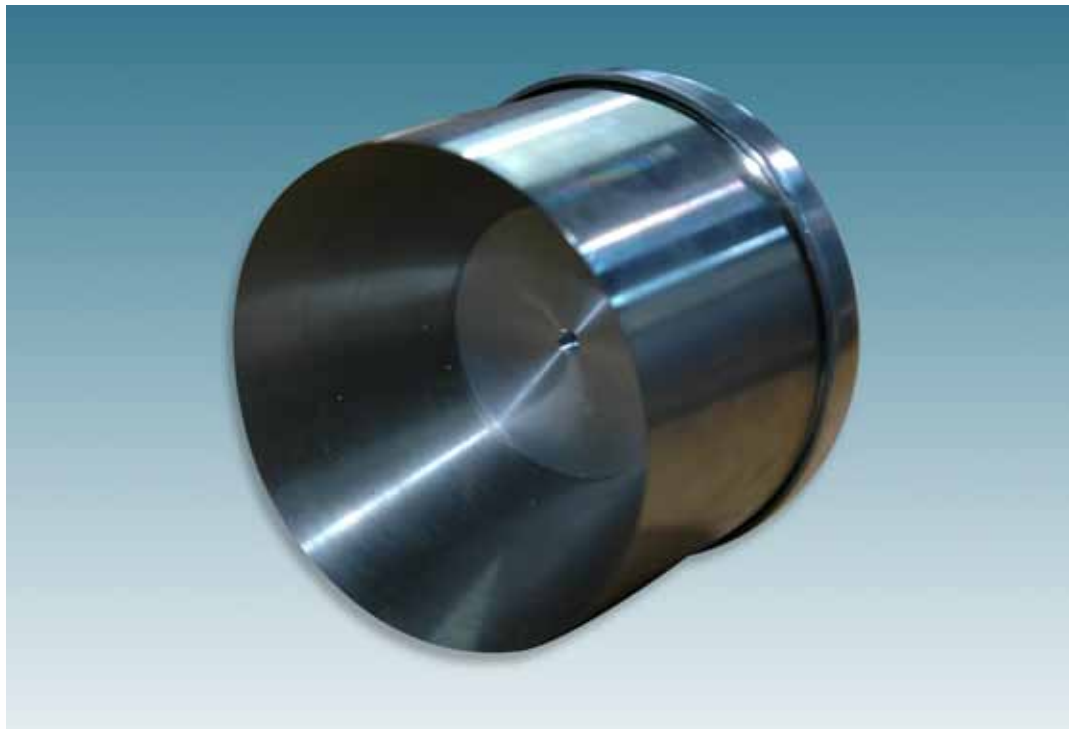

The Sea Vision SV14 weld in model for steel hulls can be installed in the transom or the hull, it utilizes a 250 watt HID metal halide lamp and 110-230 volt AC power. The lights can be welded at adjustable angles to suit all hull shapes. The hull shape and positioning will dictate the angle of the light you require, angles available are 0 to 50 degree. The vessel must be hauled out for installation although lamp change and any maintenance can be done in the water from within the hull.